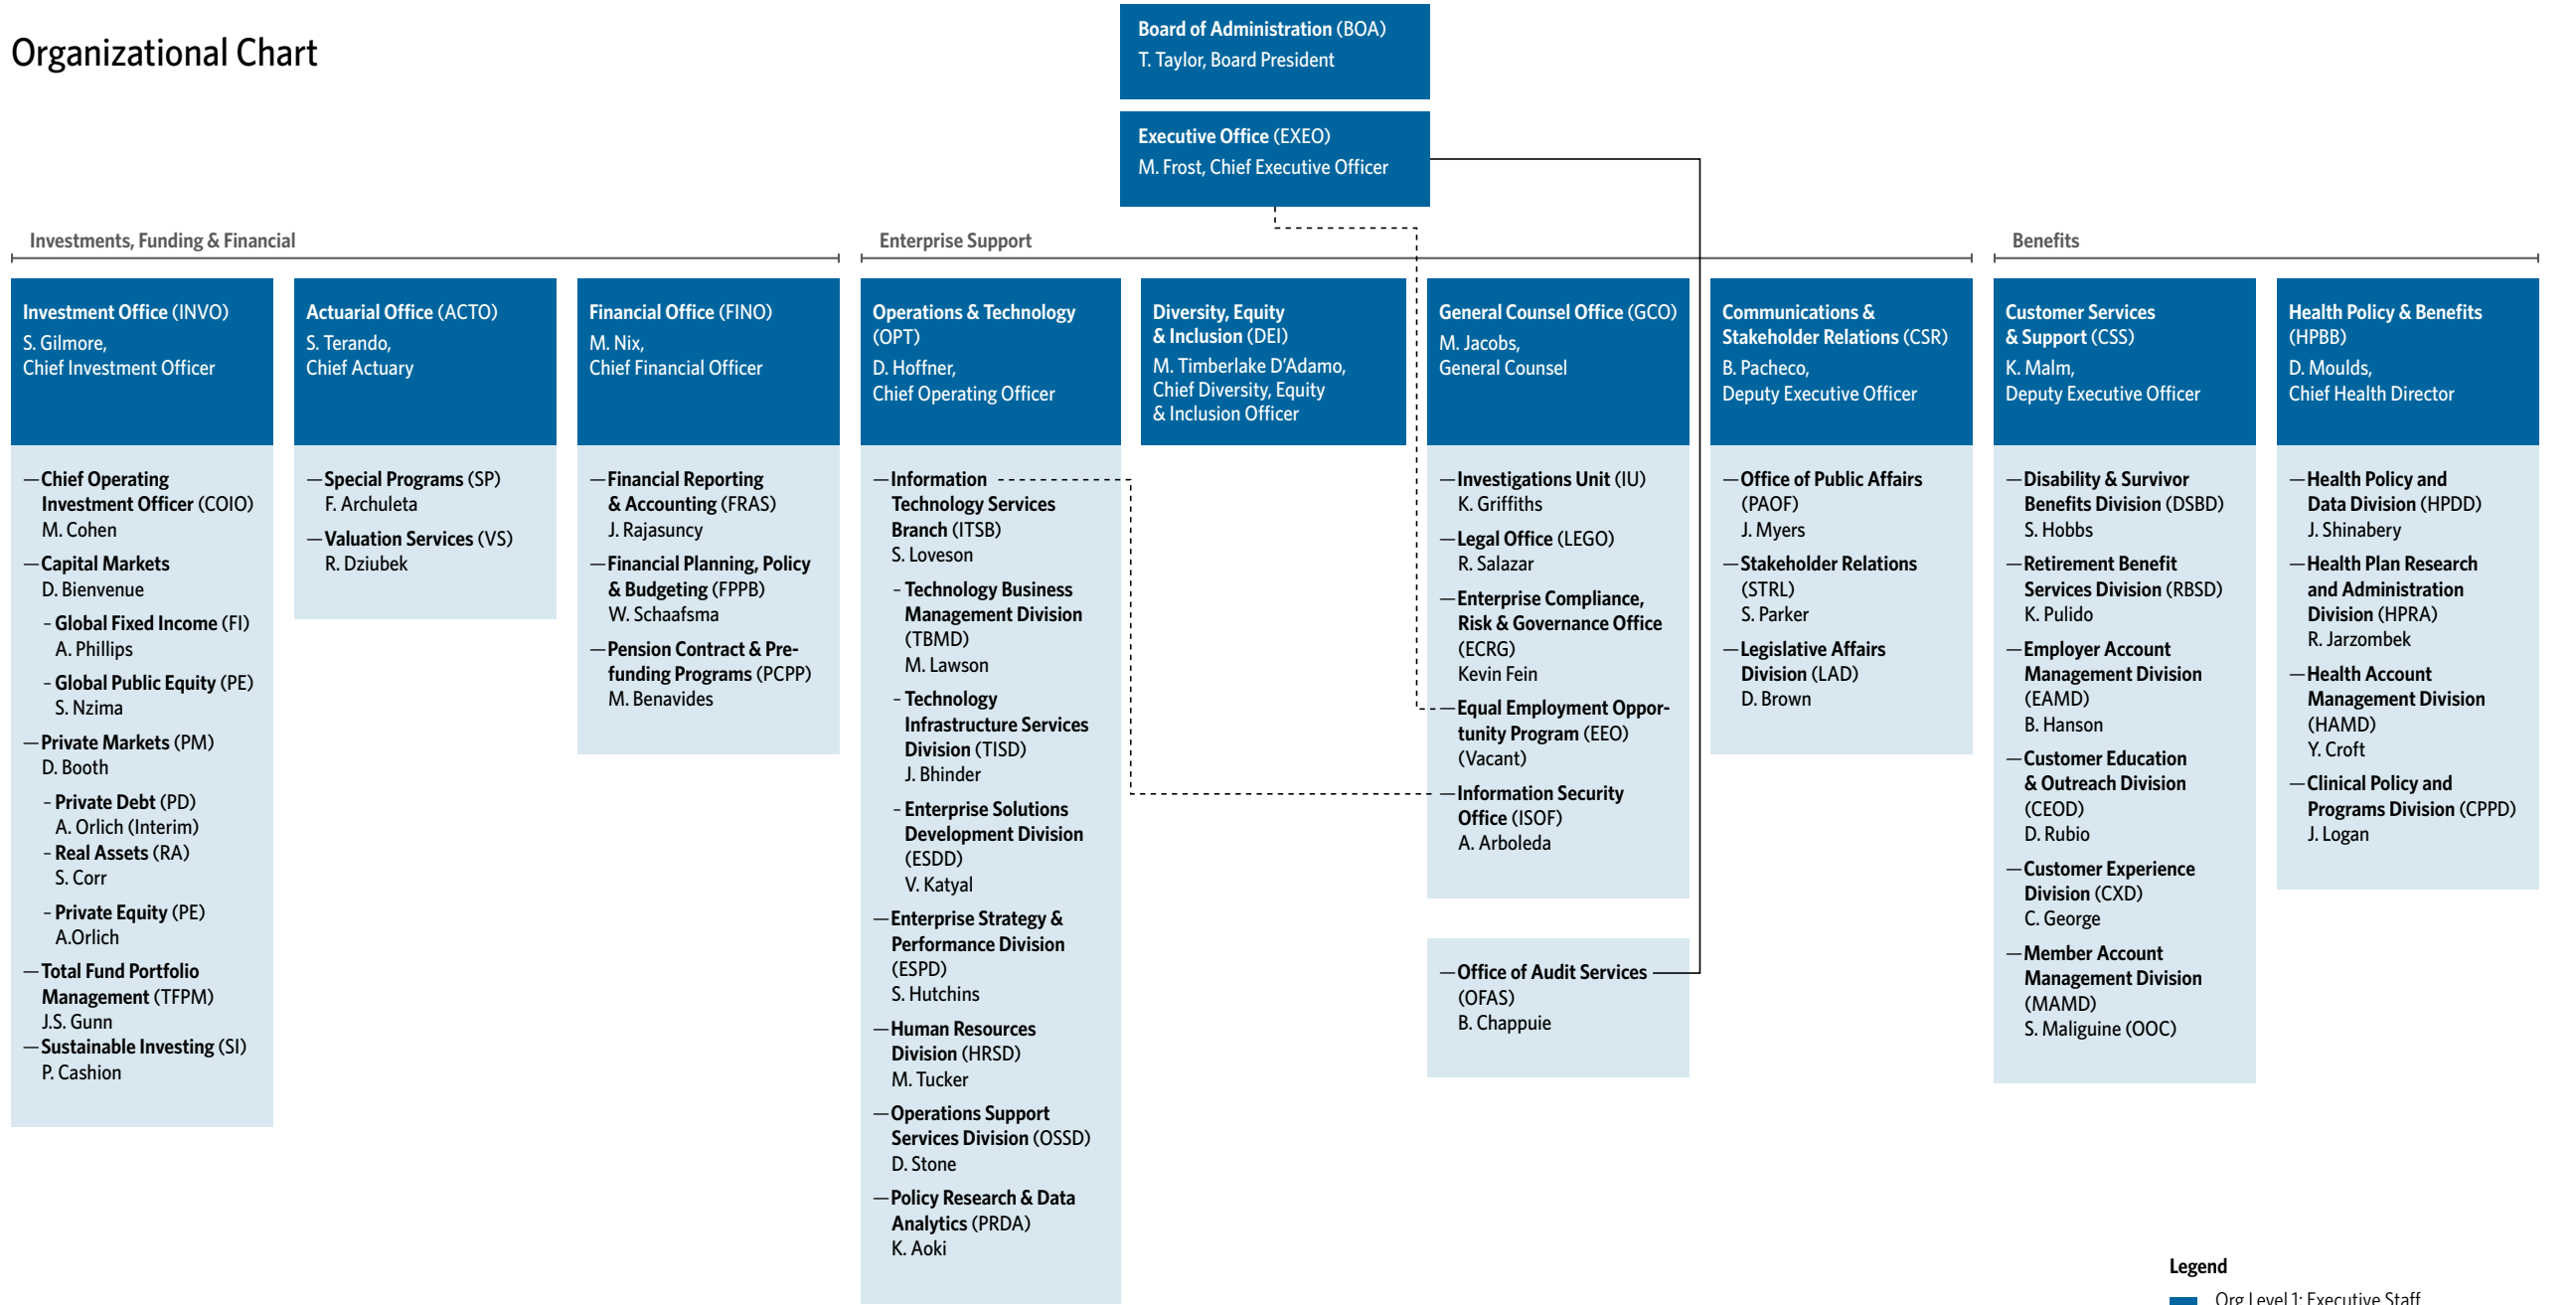

# Organizational Chart

- Legend**
- Org Level 1: Executive Staff
  - Org Level 2: Direct Reports to Executive Staff
  - - - Functional reporting relationship
  - Administrative reporting relationship